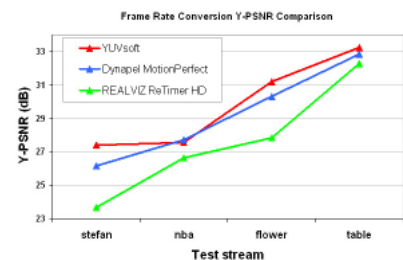

YUV Frame Rate Conversion (FRC) Technology

Specification

- Arbitrary whole number of interpolated frames between reference frames, with default range of 1 - 9 (2x - 10x conversion factor)
- Various speed/quality trade-offs using preset and fine-grain parameters
- Fully automatic due to motion adaptation and scene change detection
- Special version for creating multi-view video streams for 3D displays using reference left and right channels
- Competitive objective and subjective video quality
- One-pass processing
- Memory consumption of approximately 35 bytes per pixel, depending on compensation precision (quarter pel, half pel)
- Performance of non-optimized C reference model for doubling of frame rate is about 35 output frames per second for a CIF video on an Intel Pentium 4 2.8 GHz PC

Comparison with Competitors

- DynaPel MotionPerfect
- REALVIZ ReTimer HD

Stefan